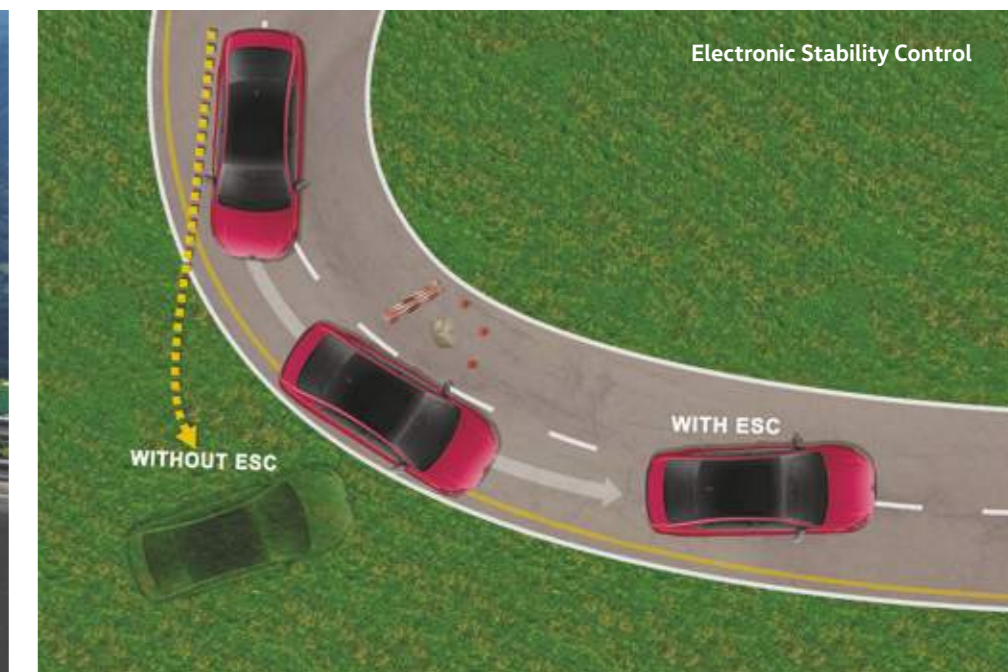

Large boot space

Ventilated front seats

Climatronic AC

HELLO SAFETY

With a variety of safety features, along with a robust body built on the MQB AO IN platform, safety is hardwired into the Virtus DNA.

The Virtus is packed with over 40 safety features. Up to 6 airbags ensure safety in the event of a critical incidence and Electronic Stability Control detects critical situations and prevents skidding. Park Distance Control & rear view camera make parking in tight spots easier than ever. Multi-collision Brakes, and Hill Hold Control keep you secure. LED headlamps with LED DRLs and LED taillamps illuminate your surroundings, for an assured driving experience. While tyre pressure deflation warning, 5 adjustable headrest for all passengers, and ISOFIX child seat anchorage make the Virtus a safe choice.