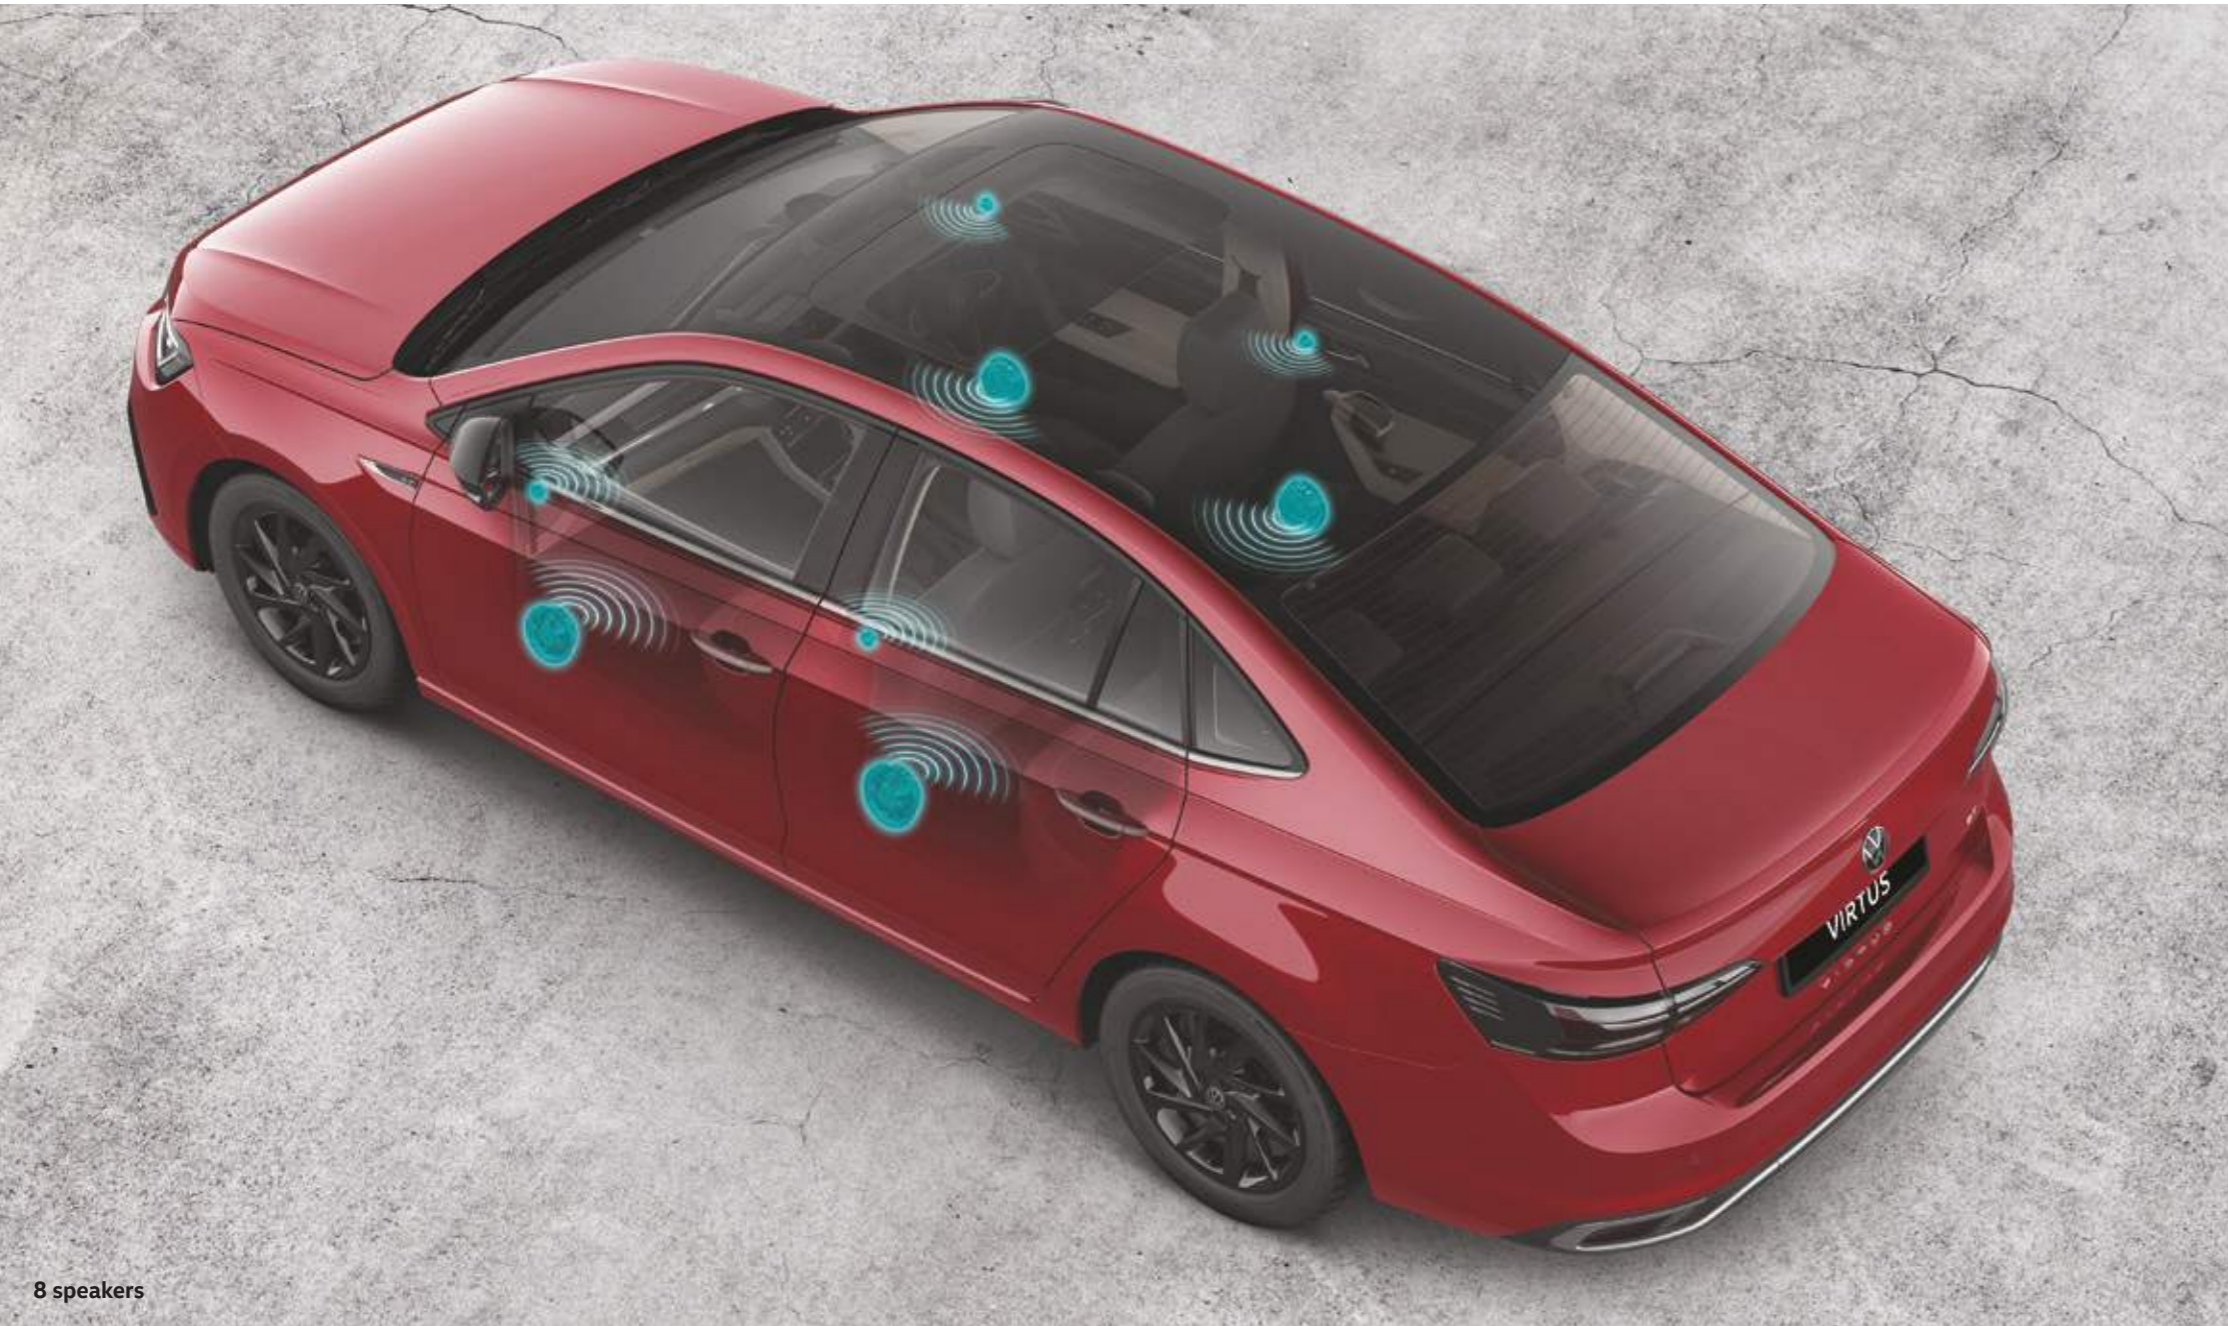

8 speakers

If a fully connected driving experience is what you're after, it doesn't get any better than the Virtus.

The Virtus comes with a 25.65 cm VW Play touchscreen infotainment system with 8 speakers keeps you entertained on the go. It comes ready with Wireless AppConnect that's compatible with Apple Carplay™ and Android Auto™. Your Virtus is also home to a selection of useful apps. Find the quickest route to your favourite restaurant with Sygic™ Navigation. Look for that perfect playlist as your cruise around town with Gaana™. Book a hotel for your weekend getaway with Booking.com™. Catch up on the news or tick that audiobook off your list with BBC News™ and Audiobooks™.

Its 20.32 cm digital cockpit with a customisable user interface gives you all the important information about the Virtus. It also lets you switch between analog and digital displays as per your need, seamlessly. With wireless mobile charging, your phone will never run out of charge.