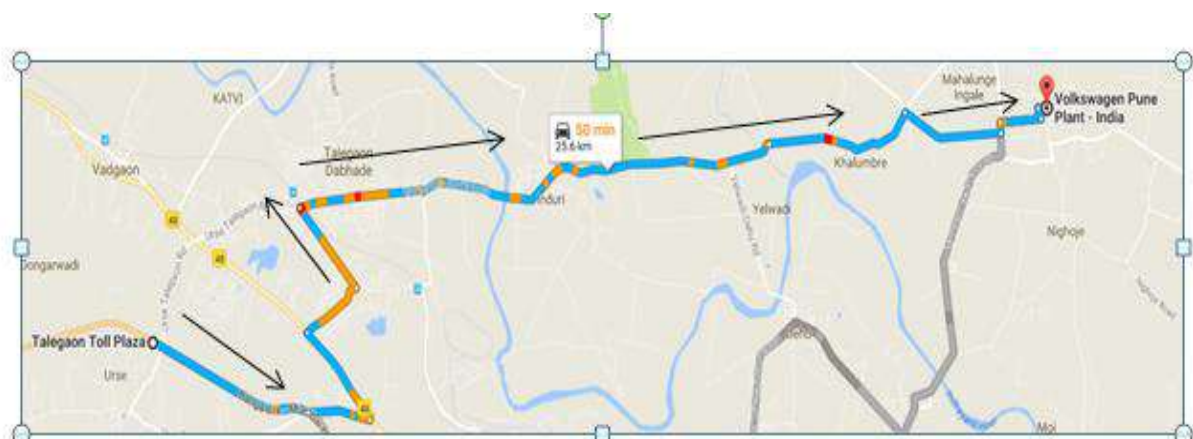

*Please provide us with 3 desired date's option.

Note:

- Application Form does not guarantee a confirmed tour on the desired dates
- Volkswagen India will send a confirmation only after which the plant tour will be conducted
- For more than 20 visitors, two or more plant tours can be arranged
- Children below 10 cannot be a part of the plant tour.

Route Map: Talegaon Toll Plaza (Mumbai – Pune Expressway) to Volkswagen Pune Plant – Chakan

Route Map: Shivajinagar, Pune – Volkswagen Pune Plant – Chakan