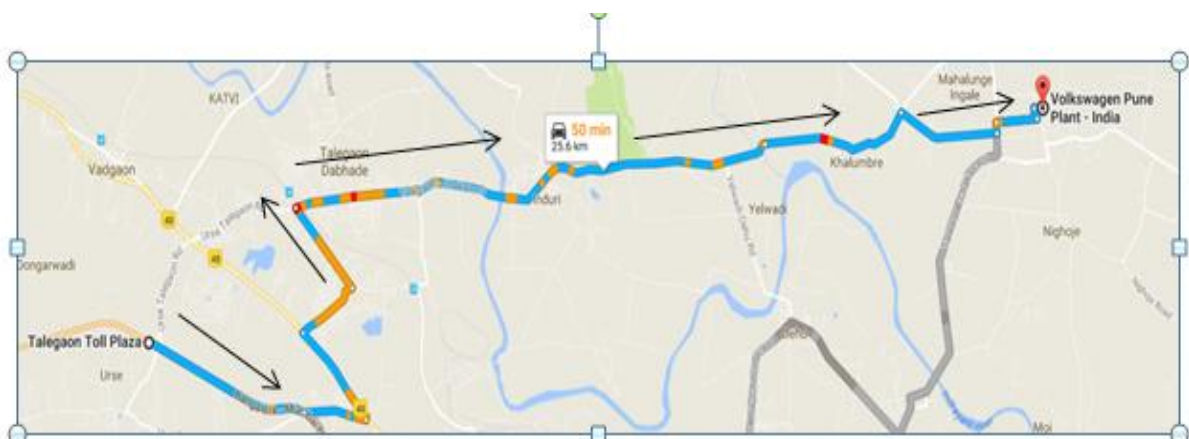

*Please provide us with 3 desired date's option.

Note:

- Application Form does not guarantee a confirmed tour on the desired dates
- Volkswagen India will send a confirmation only after which the plant tour will be conducted
- For more than 20 visitors, two or more plant tours can be arranged
- Children below 10 cannot be a part of the plant tour.

Route Map: Talegaon Toll Plaza (Mumbai – Pune Expressway) to Volkswagen Pune Plant – Chakan

Route Map: Shivajinagar, Pune – Volkswagen Pune Plant – Chakan