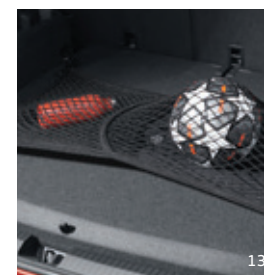

16 Clothes hanger (Travel and Comfort system) Clothes hanger

**Part Number: 000-061-127-B-LOC**

17 Clothes hanger chrome | **Part Number: 00V-061-127**

11

12

09

10

13