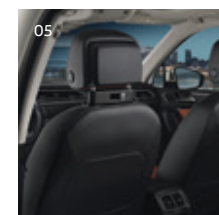

- 01 Boot tray for vehicles with base luggage compartment floor
  Part Number: 5NA-061-161-E
- 02 Supporting rods Silver, T-groove profile | **Part Number: 5QF-071-151**
- 03 Roof box | **Part Number: 000-071-200**
- 04 Bicycle Holder | **Part Number: 000-071-128-F**
- 05 Basic Carrier | **Part Number: 000-061-122**
- 06 Folding table (travel and comfort system) Folding table
  Part Number: 000-061-124
- 07 Tablet holder for iPad | **Part Number: 000-061-125-E**
- 08 Bracket for Action Camera 360 Degrees, rotating
  Part Number: 000-061-125-J